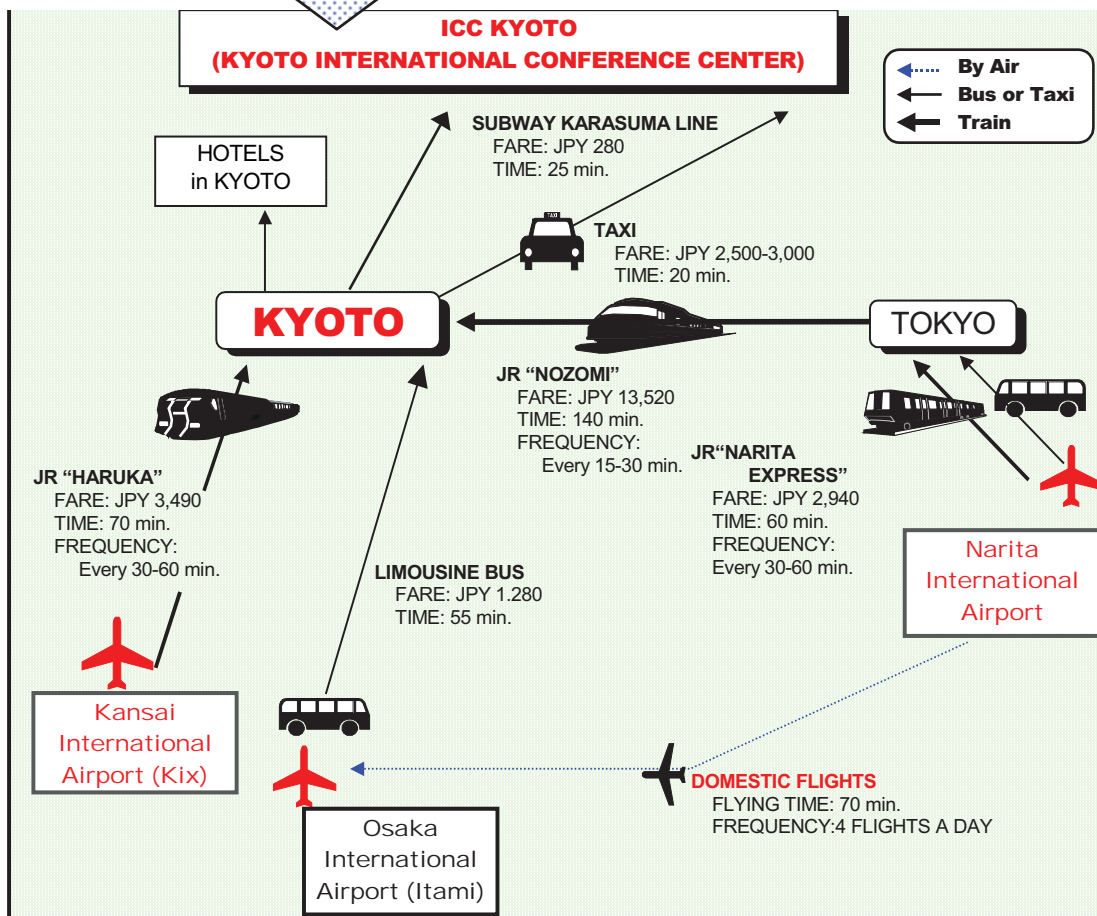

Map of Kyoto

- | | | |
|-----------------------------------|-------------------------------------|--------------------------|
| ① Grand Prince Hotel Kyoto | ② Westin Miyako Hotel Kyoto | ③ Kyoto Hotel Okura |
| ④ Kyoto Brighton Hotel | ⑤ Hotel Nikko Princess Kyoto | ⑥ Hotel Granvia Kyoto |
| ⑦ New Miyako Hotel | ⑧ Rihga Royal Hotel Kyoto | ⑨ ANA Hotel Kyoto |
| ⑩ Kyoto Royal Hotel & Spa | ⑪ Hotel Monterey Kyoto | ⑫ Kyoto New Hankyu Hotel |
| ⑬ Kyoto Kokusai Hotel | ⑭ Karasuma Kyoto Hotel | ⑮ Hearton Hotel Kyoto |
| ⑯ Mitsui Garden Hotel Kyoto Sanjo | ⑰ Hotel Gimmond Kyoto | ⑱ Aranvert Hotel Kyoto |
| ⑲ Mitsui Garden Hotel Kyoto Shijo | ⑳ Court Hotel Kyoto Shijo | ㉑ APA Hotel Kyoto Ekimae |
| ㉒ Kyoto Garden Hotel | ㉓ APA Hotel Kyoto Eki-Horikawa-Dori | ㉔ Hotel Hokke Club Kyoto |
| ㉕ Kyoto Central Inn | ㉖ Via Inn Kyoto Shijomuromachi | ㉗ Utano Youth Hostel |

ACCESS FROM MAJOR AIRPORTS TO KYOTO

※ Please note that there are 2 airports in Osaka area, Kansai Int'l Airport (Kix) and Osaka Int'l Airport (ITAMI, for domestic flights).

(As of January 2011)